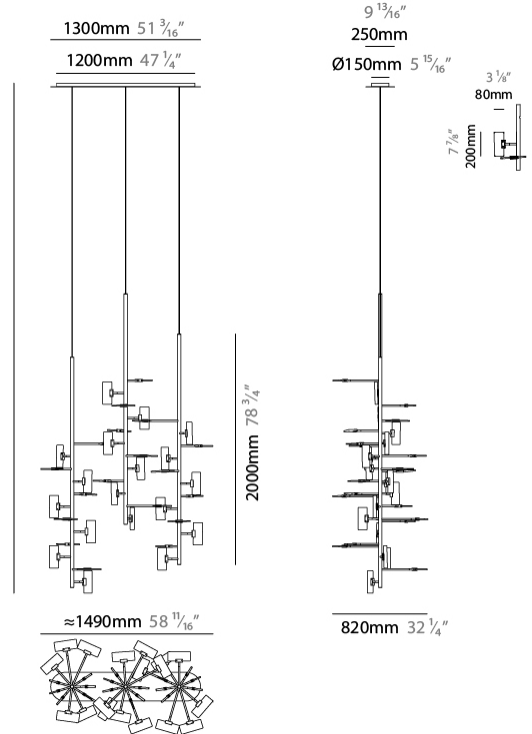

GENERAL

Series: Tree
 Partner: Artigja
 Division: Design
 Installation: Suspension
 Product Type: Chandelier
 Mounting Location: Ceiling
 Light Distribution: Direct / Indirect

PHYSICAL

Shape: Abstract
 Length (mm): 1500
 Length (in): 59 1/16
 Width (mm): 800
 Width (in): 31 1/2
 Height (mm): 2000
 Height (in): 78 3/4
 Diffuser: Glass - Clear / Amber / Smoke Gray
 Fixture Finish: BBS / BUB / ABR / DRB / DUB / AGD / LBB / DBZ / BBN / PCH / PGO / PBN / WHI / BLK
 Accent Finish: CLR / AMB / SMG
 Fixture Material: Glass / Metal
 Primary Material: Glass

LED

Number of LEDs: 36
 Color Temperature (°K): 2700 / 3000 / 4000
 Nominal Lumen (lm): 36900 / 37200 / 41040
 Lamp Life (hrs): 50000

OPTICAL

RATINGS AND CERTIFICATIONS

Certified By: Certified for North American Standards
 IP rating: IP20

GENERAL

Series: Tree
Partner: Artigja
Division: Design
Installation: Suspension
Product Type: Chandelier
Mounting Location: Ceiling
Light Distribution: Direct / Indirect

PHYSICAL

Shape: Abstract
Length (mm): 1550
Length (in): 59 ⁷ / ₁₆
Width (mm): 1450
Width (in): 61
Height (mm): 1000
Height (in): 39 ³ / ₈
Diffuser: Glass - Clear / Amber / Smoke Gray
Fixture Finish: BBS / BUB / ABR / DRB / DUB / AGD / LBB / DBZ / BBN / PCH / PGO / PBN / WHI / BLK
Accent Finish: CLR / AMB / SMG
Fixture Material: Glass / Metal
Primary Material: Glass