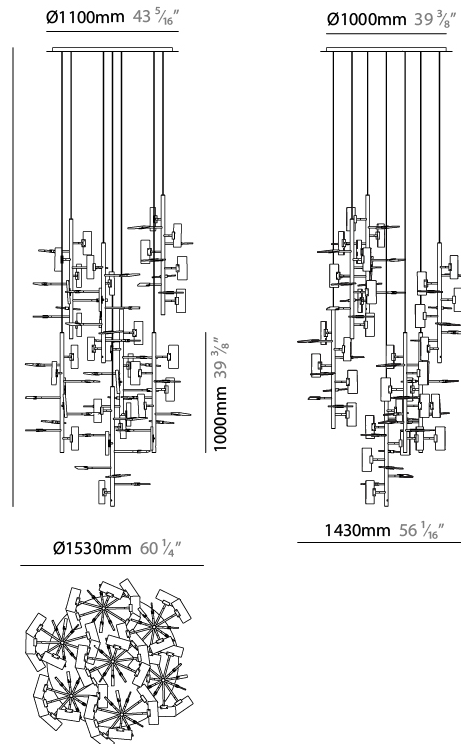

PROJECT	
TYPE	
SPECIFIER	
QUANTITY	
DATE	

TREE SUSPENSION

D181001-

base number	Color Temperature	Finish Options	Finish Options

1. To build a product code in our configurator select the specify button on the base model # product page
2. To build a manual product code on this datasheet choose from the options listed below in blue font and add the suffix to the base model #

GENERAL

Series: Tree
Partner: Artigja
Division: Design
Installation: Suspension
Product Type: Chandelier
Mounting Location: Ceiling
Light Distribution: Direct / Indirect

PHYSICAL

Shape: Abstract
Length (mm): 1550
Length (in): 59 ⁷/₁₆
Width (mm): 1450
Width (in): 61
Height (mm): 1000
Height (in): 39 ³/₈
Diffuser: Glass - Clear / Amber / Smoke Gray
Fixture Finish: BBS / BUB / ABR / DRB / DUB / AGD / LBB / DBZ / BBN / PCH / PGO / PBN / WHI / BLK
Accent Finish: CLR / AMB / SMG
Fixture Material: Glass / Metal
Primary Material: Glass

ELECTRICAL

Lamp Type: LED
Input Wattage (W): 323.4
Dimming: Dali Dimming / Phase Dimming
Driver Included: Yes
Driver Location: Integrated
Driver Class: Class 2
Input Voltage (V): 120
Output Voltage (V): 12
Upon Request: 0-10V Dimming

LED

Number of LEDs: 77
Color Temperature (°K): 2700 / 3000 / 4000
Nominal Lumen (lm): 47355 / 47740 / 52668
Lamp Life (hrs): 50000

OPTICAL

RATINGS AND CERTIFICATIONS

Certified By: Certified for North American Standards
IP rating: IP20